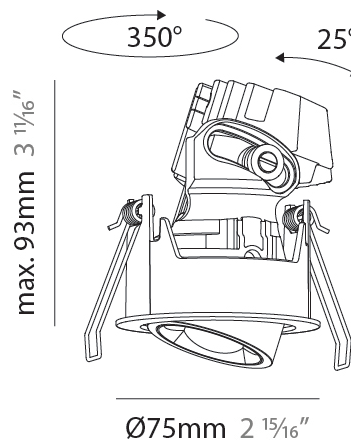

GENERAL

Series: Oiko Pro Round
Subseries: Oiko Pro Round Adjustable
Brand: Prolicht
Division: Architectural
Mounting Type: Recessed
Mounting Location: Ceiling
Subcategory: Downlight

PHYSICAL

Shape: Round
Diameter (mm): 75
Diameter (in): 2 15/16
Height (mm): 93
Height (in): 4 1/16
Ceiling Thickness (mm): 1 - 25
Ceiling Thickness (in): 1/16 - 1 3/16
Min. Recessing Depth (mm): 105
Min. Recessing Depth (in): 4 1/2
Light Distribution: Downlight
Weight (kg): 0.248
Diffuser: Lens Pack - Spread Lens / Linear Spread Lens / Honeycomb Louver
Fixture Finish: SSR / BKV / CWI / CRY / HAB / UFT / ITA / RUA / FTG / MYG / LOD / PUS / FRO / FUP / KIA / POP / BLS / SPG / MEY / GOH / GUM / CHC / COM / ABZ / JAG / OBR / MOS / ROR
Fixture Material: Aluminum Die Cast
Cut-out Measurements: D. - 68mm / 2 11/16"

ELECTRICAL

Lamp Type: LED (Zhaga Standard)
Input Wattage (W): 15
Dimming: Tri-Mode (Non-Dimming and Phase Dimming (120Vac only) and 0-10V Dimming)
Driver Included: No
Driver Location: Recessed Housing
Driver Type: Constant Current - Universal
Driver Class: Class 2
Input Voltage (V): 120 - 277
Constant Current (MA): 350

LED

Number of LEDs: 1
Color Temperature (°K): 2700 / 3000 / 3500 / 4000
Max. Delivered Lumen (lm): 1464 / 1556 / 1630 / 1645
Nominal Lumen (lm): 1566 / 1665 / 1743 / 1759
CRI: >90 CRI
Lamp Life (hrs): 50000

OPTICAL

Reflector: 60

RATINGS AND CERTIFICATIONS

Certified By: Certified for North American Standards
IP rating: IP20