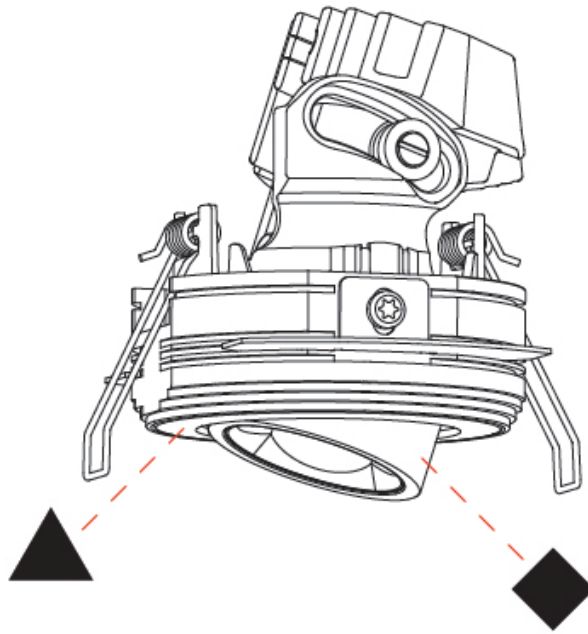

OIKO PRO ROUND ADJUSTABLE TRIMLESS

A35818-

PROJECT _____

TYPE _____

SPECIFIER _____

QUANTITY _____

DATE _____

A