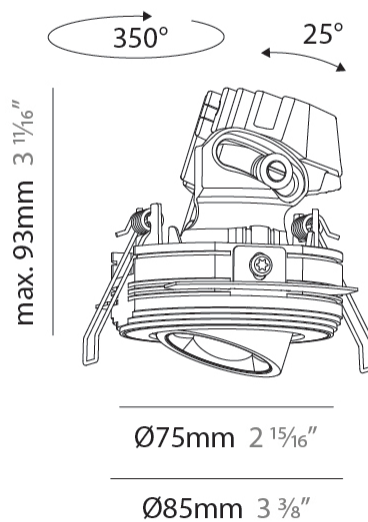

GENERAL

Series: Oiko Pro Round
Subseries: Oiko Pro Round Adjustable
Brand: Prolicht
Division: Architectural
Mounting Type: Trimless
Mounting Location: Ceiling
Subcategory: Downlight

PHYSICAL

Shape: Round
Diameter (mm): 75
Diameter (in): 2 15/16
Height (mm): 93
Height (in): 3 11/16
Ceiling Thickness (mm): 10 / 12.5 / 15 / 25
Ceiling Thickness (in): 3/8 or 1/2 or 9/16 or 1
Min. Recessing Depth (mm): 105
Min. Recessing Depth (in): 4 1/8
Light Distribution: Direct
Diffuser: Lens Pack - Spread Lens / Linear Spread Lens / Honeycomb Louver
Fixture Finish: SSR / BKV / CWI / CRY / HAB / UFT / ITA / RUA / FTG / MYG / LOD / PUS / FRO / FUP / KIA / POP / BLS / SPG / MEY / GOH / GUM / CHC / COM / ABZ / JAG / OBR / MOS / ROR
Fixture Material: Aluminum Die Cast
Cut-out Measurements: D. 86mm / 3 3/8"

OPTICAL

Reflector°: 60
Adjustability: Rotational 350° / Tilt 25°

RATINGS AND CERTIFICATIONS

Certified By: Certified for North American Standards
IP rating: IP20

OIKO PRO ROUND ADJUSTABLE TRIMLESS

A35818-

PROJECT _____